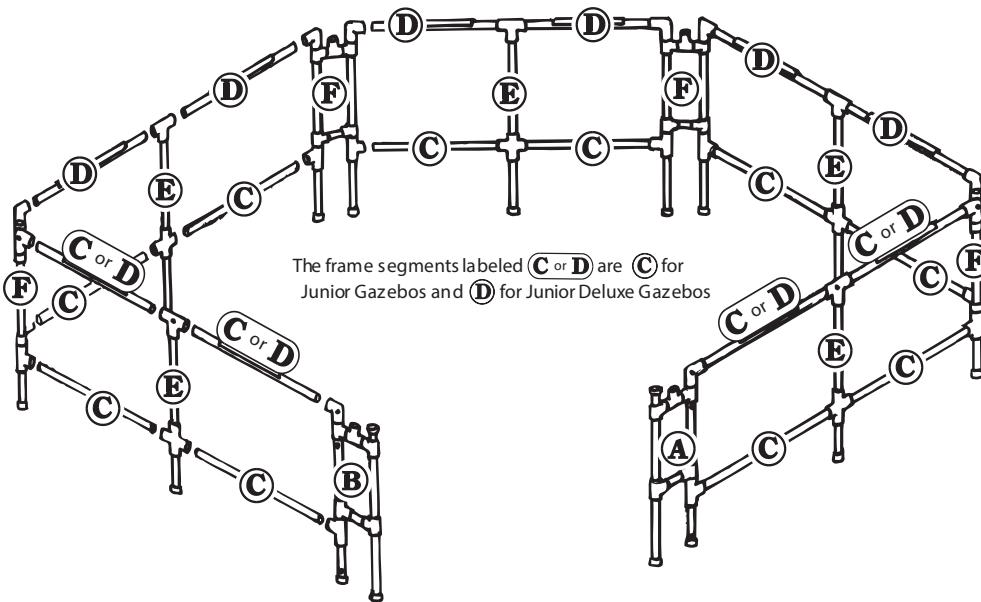

DISPLAYS | area  
by EXHIBITS

10'

## Junior Gazebo Parts List

Letter	Part Number	Description	JG 30 1	JG 35 1
A	PT104L	Gazebo End Swivel (Left)	1	1
B	PT104R	Gazebo End Swivel (Right)	1	1
C	PTJG120P	Junior Crosspiece (Plain)	14	10
D	PTJG120V	Junior Crosspiece (Velcro)	6	10
E	PT102	Frame Center Support	5	5
F	PT103	Gazebo Center Swivel	4	4
G	PT106	Counter Leg - 13" Counter	6	10
H	PT107	Counter Leg - 19" Counter	6	10
I	PTJG140T	Junior Counter Top Brace	3	5
J	PTJG140B	Junior Counter Bottom Brace	3	5
K	PTJG130	Junior 13' Counter	3	5
L	PTJG130W	Junior 19' Counter	3	5
M	ACJG130	Junior 13' Under Counter Shelf	3 max	5 max
N	ACJG130W	Junior 19' Under Counter Shelf	3 max	5 max
O	PTJG100S	Junior Vinyl Skirt	1	1
P	PTJG100C	Junior Vinyl Top Canopy	1	1
Q	PT100	Gazebo Crown	1	1
R	PTJG10T	Junior Rib Top	6	6
S	PT101	Gazebo Rib Bottom	6	6
T	PT145	Frame Screw Set - All Gazebos	1	1
U	HAMMER	White Rubber Hammer	1	1
V	AC104	Carrying Case - Junior 13' Counter	3	5
W	AC104W	Carrying Case - Junior 19' Counter	3	5
X	AC106	Carrying Case - Gazebo Top & Skirt	1	1
Y	AC107	Carrying Case - Gazebo Ribs	1	1
Z	AC120	Carrying Case - Stakes & Tie Downs	1 max	1 max

13" counters

19" counters