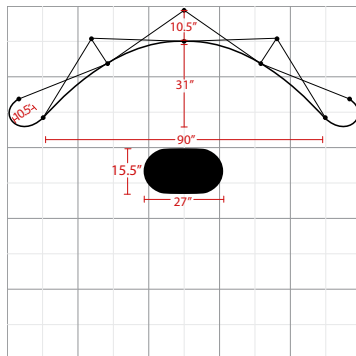

## Fabric Panel Color Options

**Coal**  
PMS Black c

**Imperial**  
PMS 281c

**Silver**  
PMS 423c

The box represents 10'x10' booth.

## Product Features

The big Wave Pop Up Display, a trade show classic, comes with everything you need to effectively promote your product. Designed specifically to fit 10ft. trade show booths, the straightforward look of the Big Wave gives a professional presentation. Expand the geometric aluminum frame, click locking mechanisms into place, and hang the graphic panels to complete set up. Various styles and sizes available up to 20ft wide. Choose from PVC or laminate material.

Display Dimension	10'W x 7.4'H x 3.5'D
-------------------	----------------------