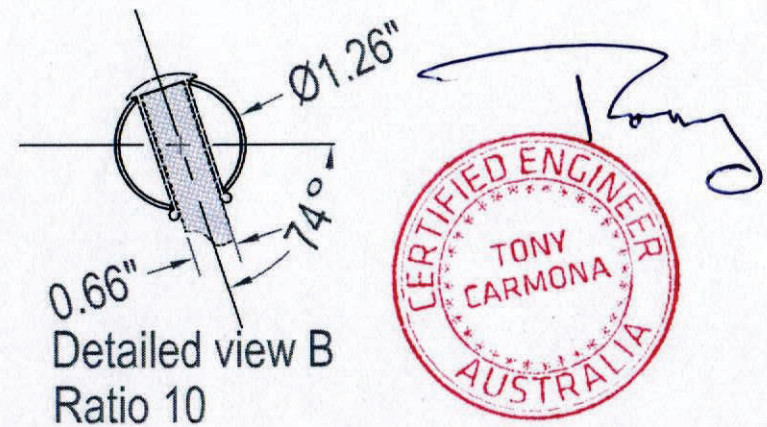

Detailed view A
Ratio 10

H	24/32/36/42/48 inch
Ø	8/10/12/15 ft

BLIMP TUBE

Brandstand
International