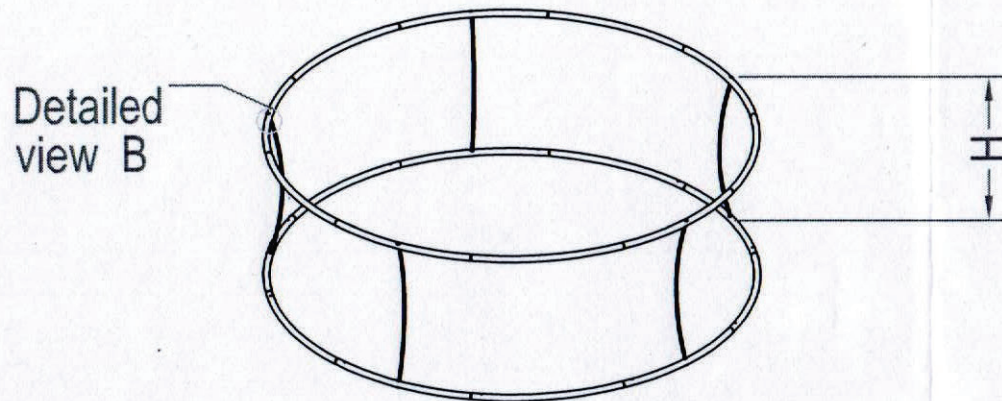

Detailed view A
Ratio 10

H	24/32/36/42/48 inch
Ø	8/10/12/15 ft

BLIMP TUBE

Brandstand
International